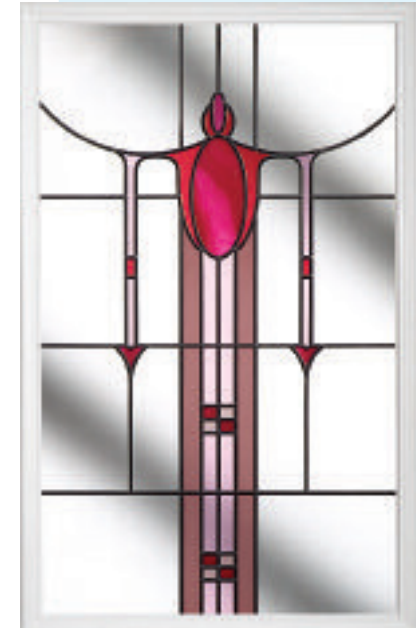

When you want to make a great first impression, a beautifully crafted entrance door has the power to elevate a humble door into a distinctive architectural feature that may include attractive sidelights or an eye catching, stylishly glazed toplight.

## Doors - Coloured

Create a sensational impact with colour and welcome guests with a style that reflects the true personality of your home. From the simplicity of our striking diamonds design and the romantic allure of an English rose, to the refined and sublime elegance of our Victorian designs, or our selection of contemporary options, you're guaranteed to find a design that reflects your style.

DC 1A

DC 1B

DC 2A

DC 2B

DC 3A

DC 3B

DC 4A

DC 4B