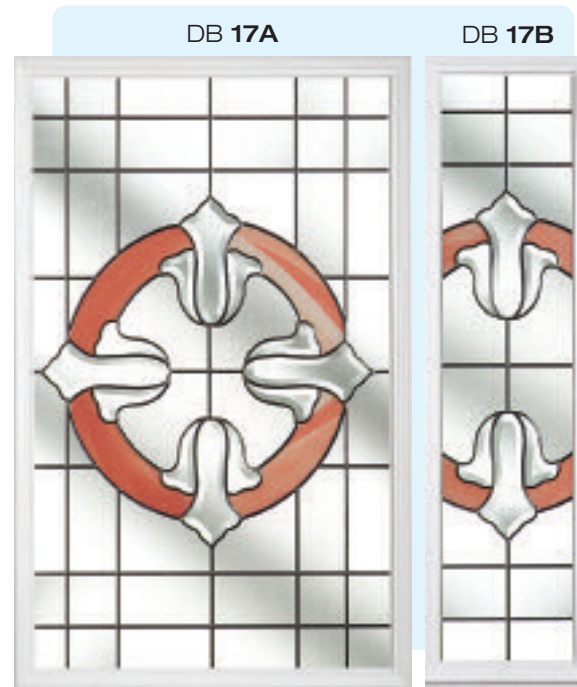

DB 10B

DB 11A

DB 11B

DB 12A

DB 12B

DB 13A

DB 13B

DB 14A

DB 14B

DB 15A

DB 15B

## Doors - Fusion

Stunning, sophisticated and enduring. These eye catching, linear and curvaceous designs are equally at home in a rural, suburban or city home. Colourful, yet tasteful fused tiles harmonise elegantly within refined symmetrical designs to create a truly striking visual impact.