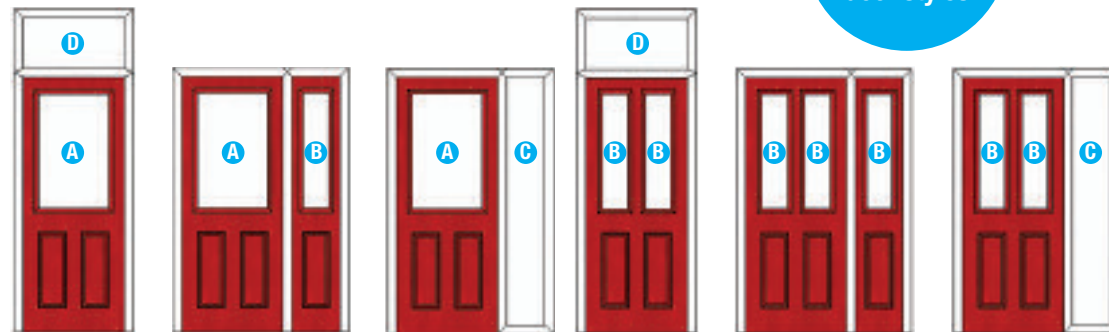

KEY: **A** Half Glazed Panel **B** Dual Glazed/Sidelight Panel **C** Full Glazed Sidelight Panel **D** Toplight Panel