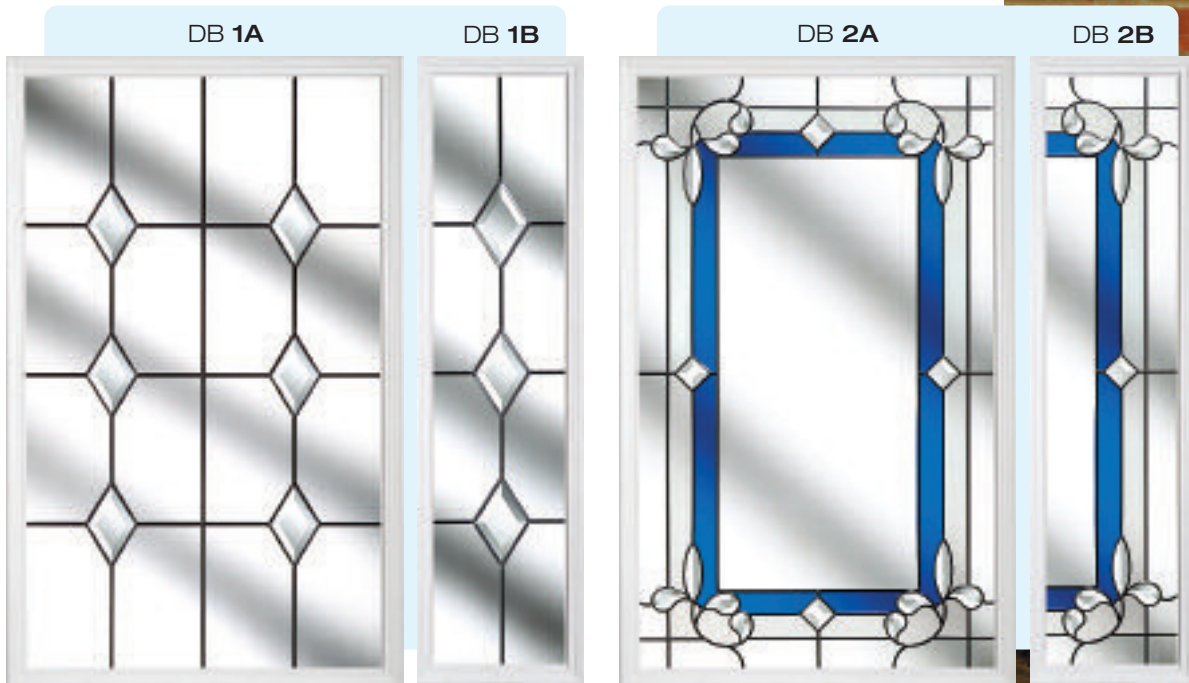

# Doors - Bevelled

Unadulterated elegance that doesn't need to try too hard. Let the light flood into your home as it reflects and refracts off the multifaceted surfaces of each and every bevelled design within this stylish range. Whether you prefer simple linear designs, complex cluster designs, or even coloured bevelled glass designs, each one can be complimented by your desired level of obscured privacy glass.

Image courtesy of Evergreen Door

DB 7A

DB 7B

DB 8A

DB 8B

DB 9A

DB 9B

DB 10A