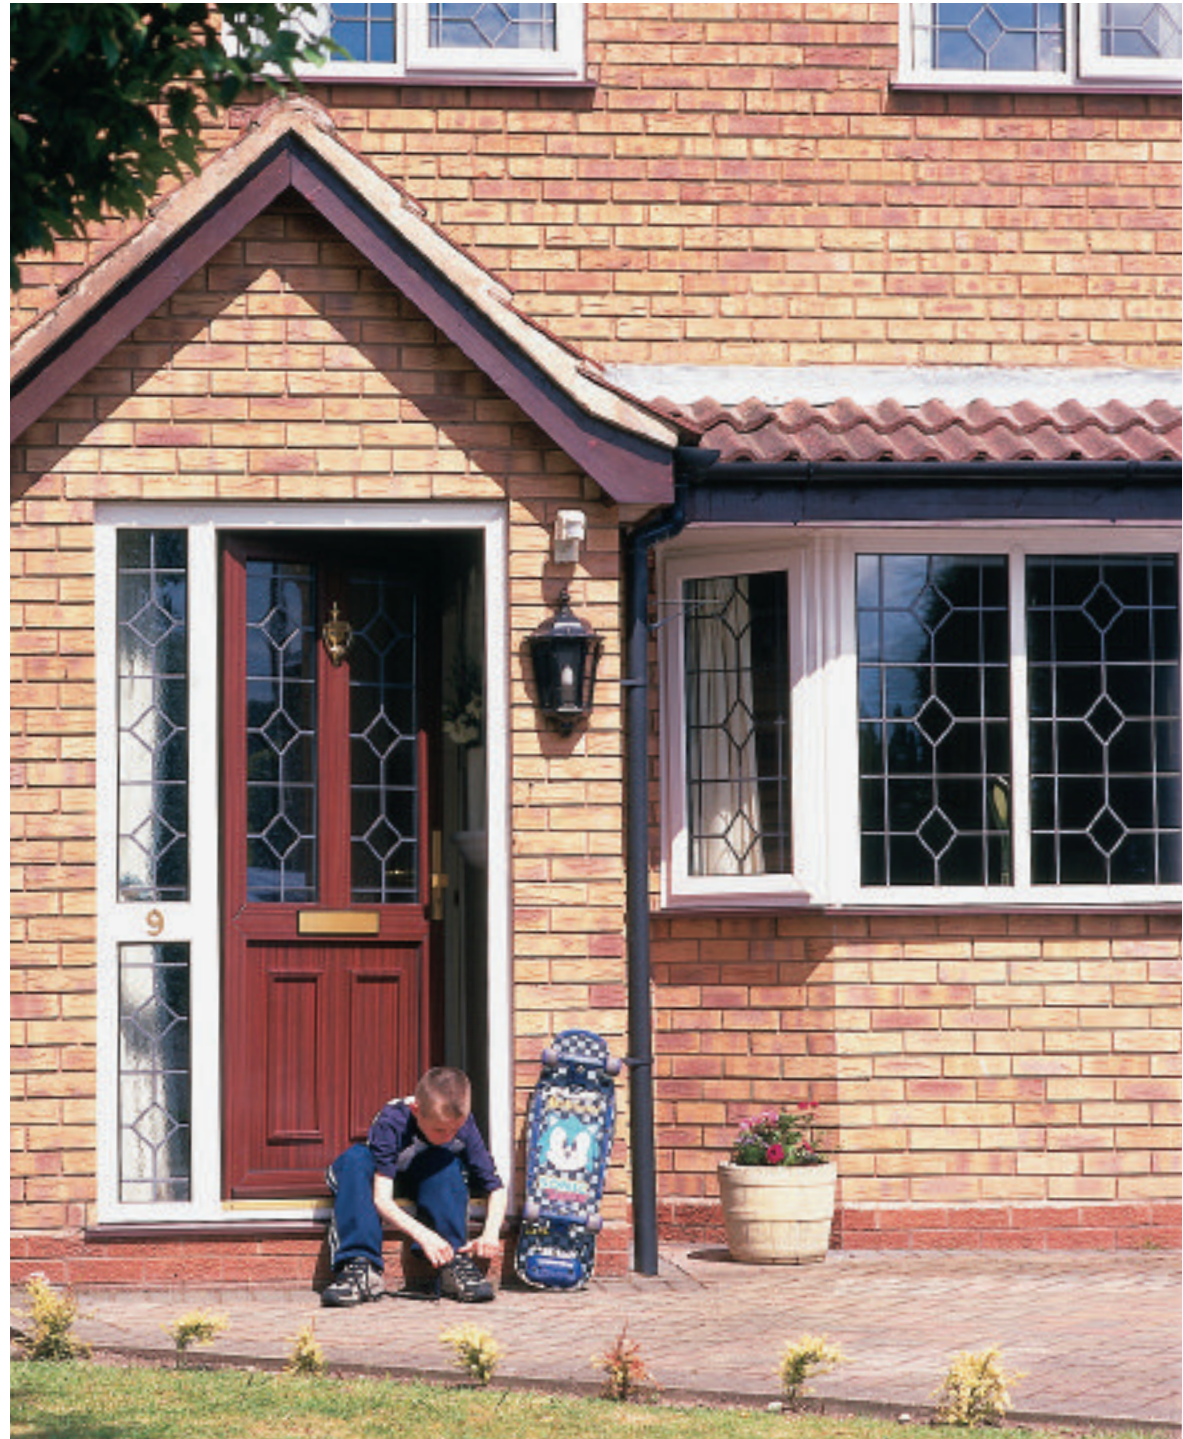

Leaded Designs

Whether you live in a modern home or a well established property, nothing exudes tasteful elegance more than the refined grandeur of leaded windows and doors. Whichever option you select, our highly skilled craftsmanship will ensure that the design you choose flows from window to window with unbroken continuity.